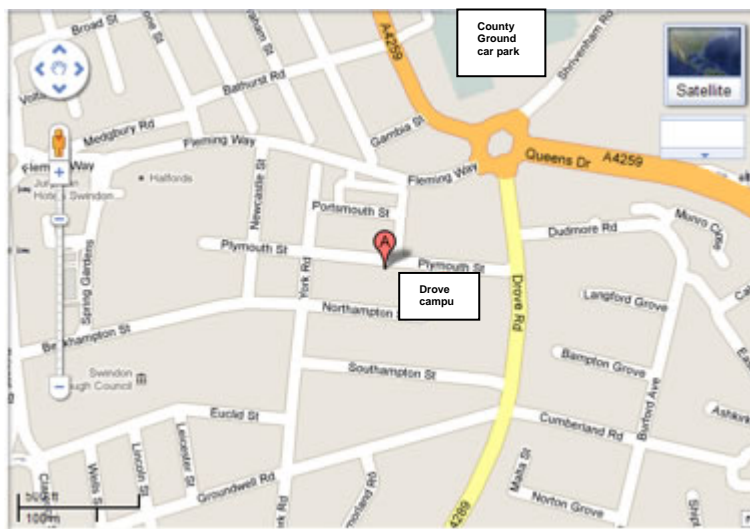

Directions to the CPD Centre, Drove Campus, Swindon

How to find us

Walking

If you walk down Drove Road from the Magic Roundabout, turn right after the Aldi store onto Plymouth Street. The entrance to Drove CPD Centre is on your left hand side.

Driving

Carry on down Drove Road and then turn right onto Southampton Street. Go to the end of Southampton Street and then turn right onto York Road. Plymouth Street will be the second turning on the right hand side.

If you are having difficulties, the map below may help.

Parking

Drove CPD Centre has no on-site parking; however, being located centrally in Swindon there is an excellent bus service available. If delegates are driving to the Centre we advise parking at Swindon Football Ground (**SatNav SN1 2ED**), a 5 minute walk away.

Please note that parking through the blue gates on Plymouth Street is for staff only.

For twilight courses (except on Thursday), cars can be parked on the school playground accessed from Plymouth Street. Earliest time for accessing this parking is 3.45pm (Monday to Wednesday) and 2.00pm (Friday).